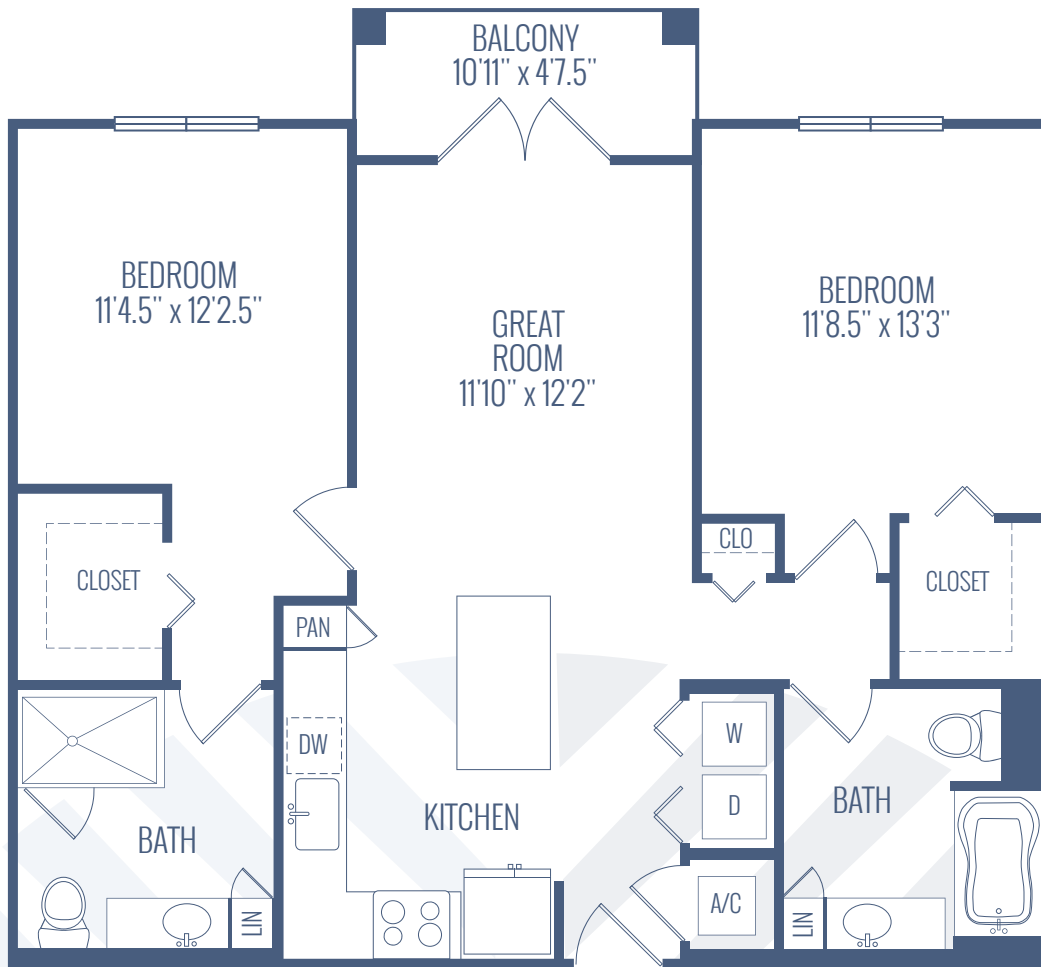

ADDISON PLACE

UNIT B1-B | 1,110 SF

Building type I floor plan is shown above. The same floor plan in building type II is a mirror layout of the one pictured. Variations may occur in some floor plans. Dimensions and square footage are approximate. Rents are subject to change.

LIFE PERFECTLY PLACED