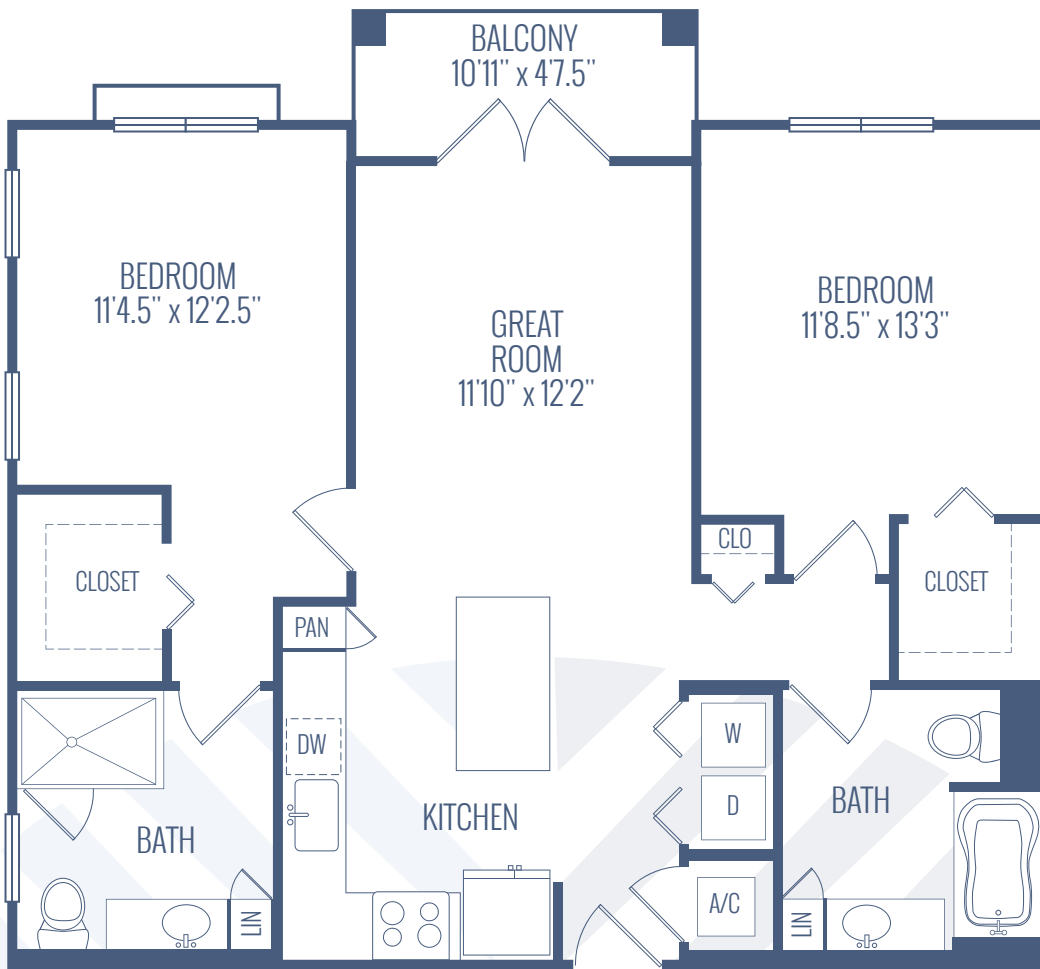

ADDISON PLACE

UNIT B1-AB | 1,107 SF

Building type I floor plan is shown above. The same floor plan in building type II is a mirror layout of the one pictured. Variations may occur in some floor plans. Dimensions and square footage are approximate. Rents are subject to change.

LIFE PERFECTLY PLACED